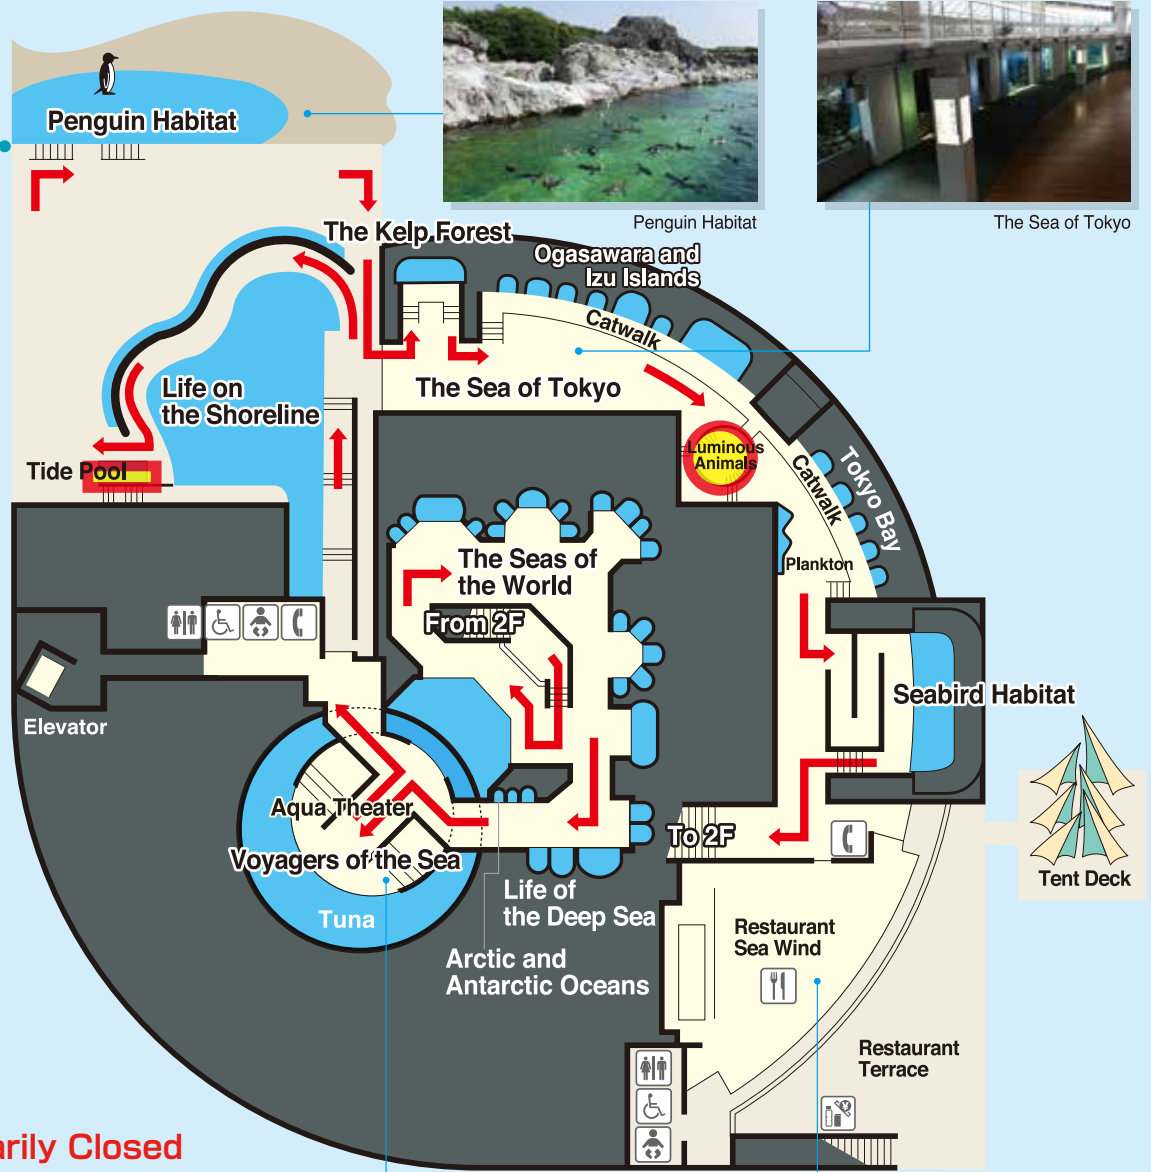

Guide Map

Route **3F** → **2F** → **1F** → Nature Along the Water's Edge

Nature Along the Water's Edge

...Temporarily Closed

Information Counter	First-Aid Office	Nursing Room	Public Telephone
Coin Lockers	Vending Machines	Gift Shop	Restaurant
Toilets	Handicapped	Baby Chair	Adult Diaper Changing
Ostomy	Temporary Evacuation Point	AED	

Aqua Theater (Bluefin Tuna)

Restaurant Sea Wind