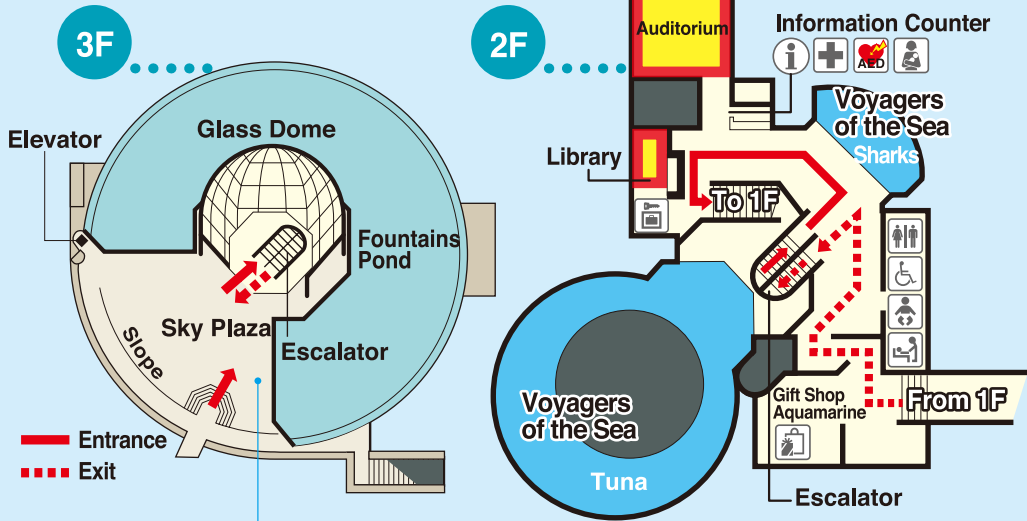

Guide Map

Route **3F** → **2F** → **1F** → Nature Along the Water's Edge

Nature Along the Water's Edge

...Temporarily Closed

Information Counter	First-Aid Office	Nursing Room	Public Telephone
Coin Lockers	Vending Machines	Gift Shop	Restaurant
Toilets	Handicapped	Baby Chair	Adult Diaper Changing
Ostomy	Temporary Evacuation Point	AED	

Aqua Theater (Bluefin Tuna)

Restaurant Sea Wind